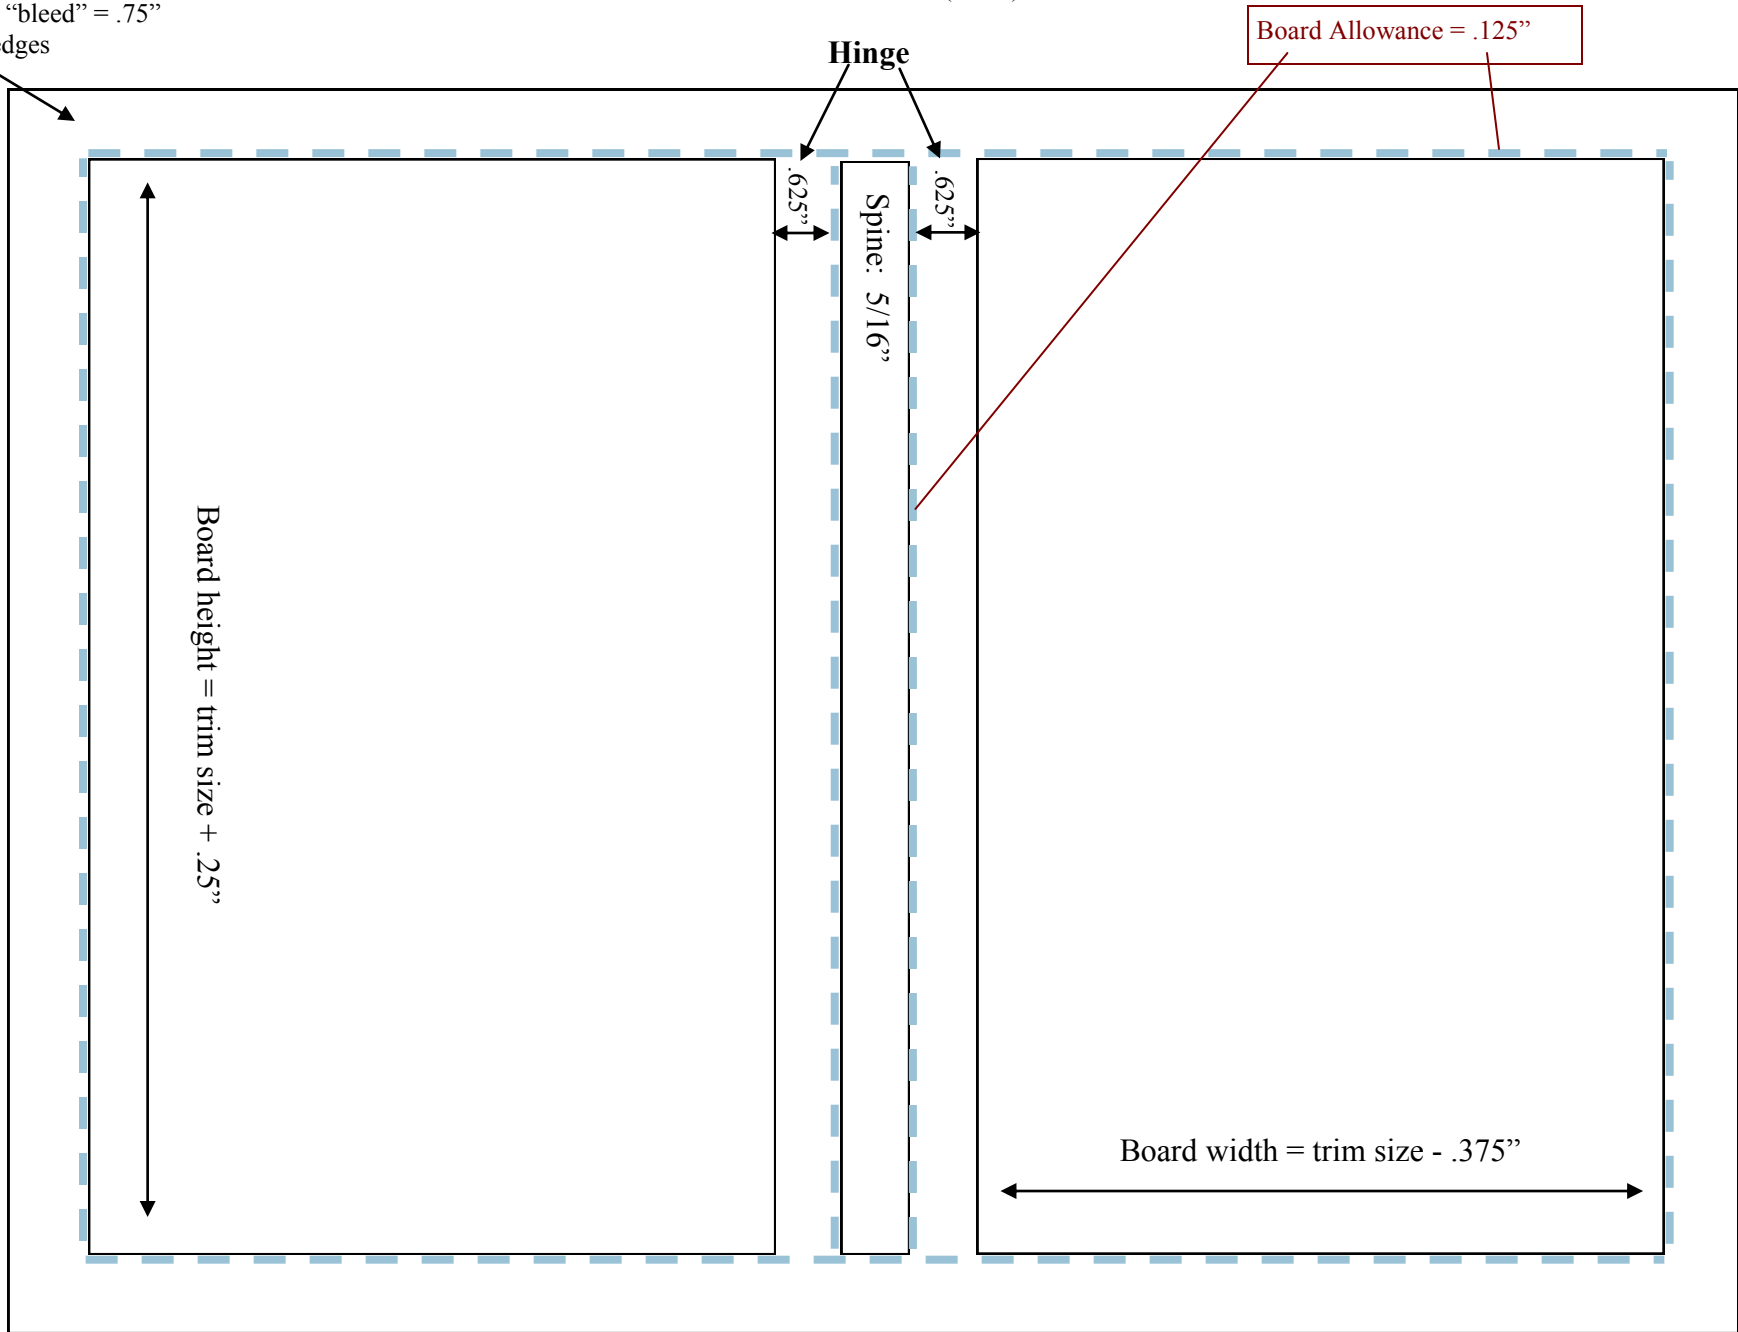

Side Sewn Hard Cover Graphic Template

Minimum Thickness (5/16")

Fold and turn "bleed" = .75"
around all 4 edges

**Note: If Houchen Bindery will be applying lamination to your covers, 1/4" of additional white space is needed on the top and the bottom edge, and 1/2" white space is needed on one of the other 2 sides.